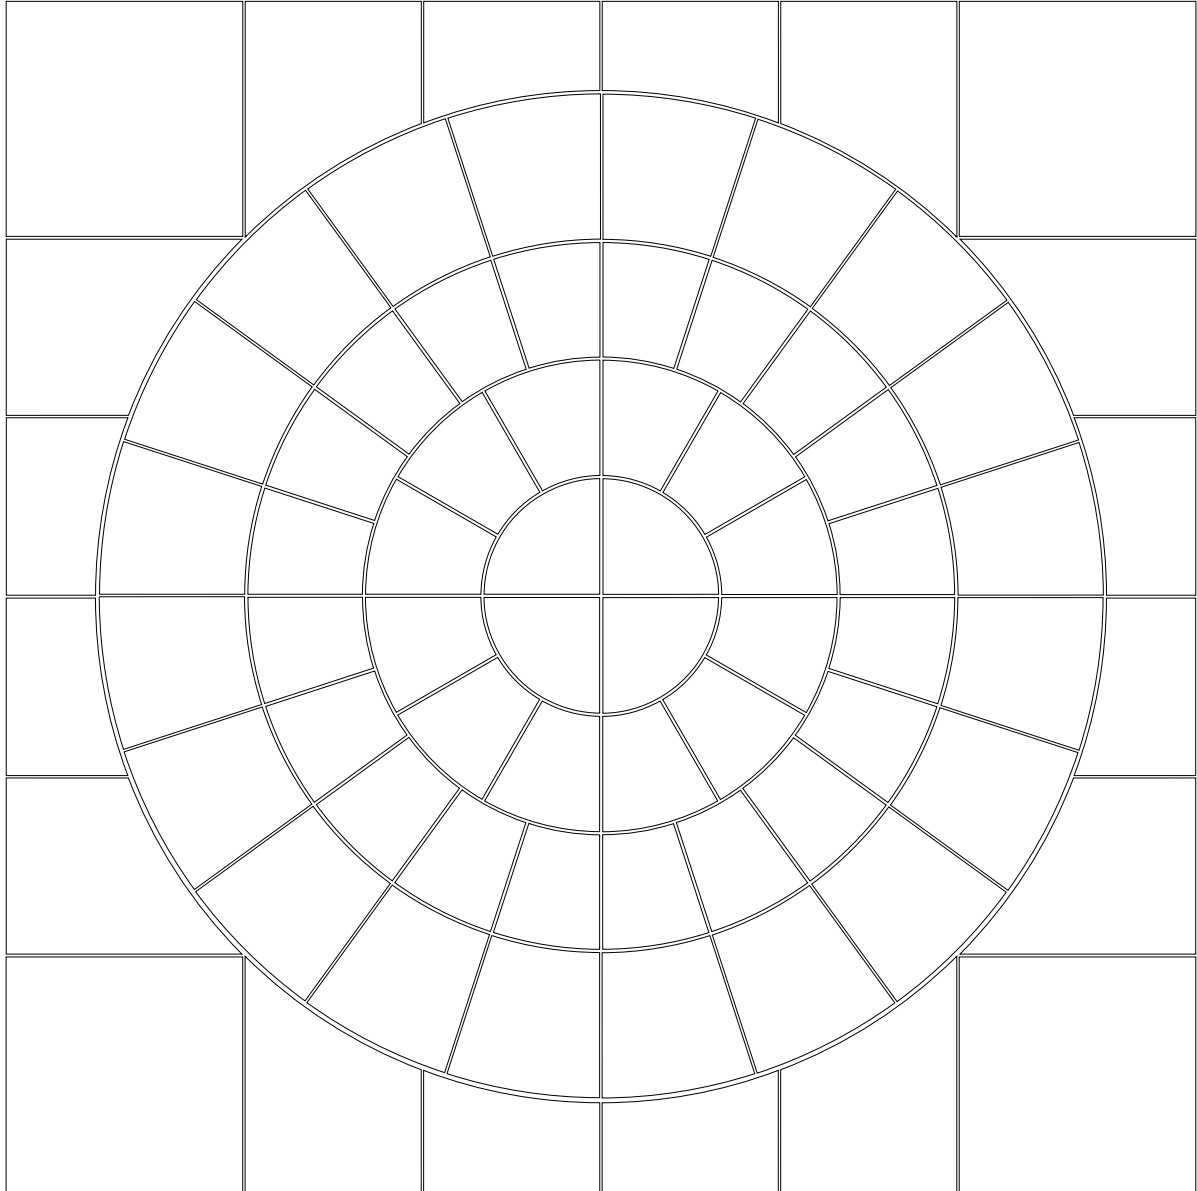

Medium Rotunda With Square Kit 3m

Center
x4

Ring 2
x12

Ring 3
x20

Ring 4
x20

Square 1
x8

Square 2
x8

Square 3
x4