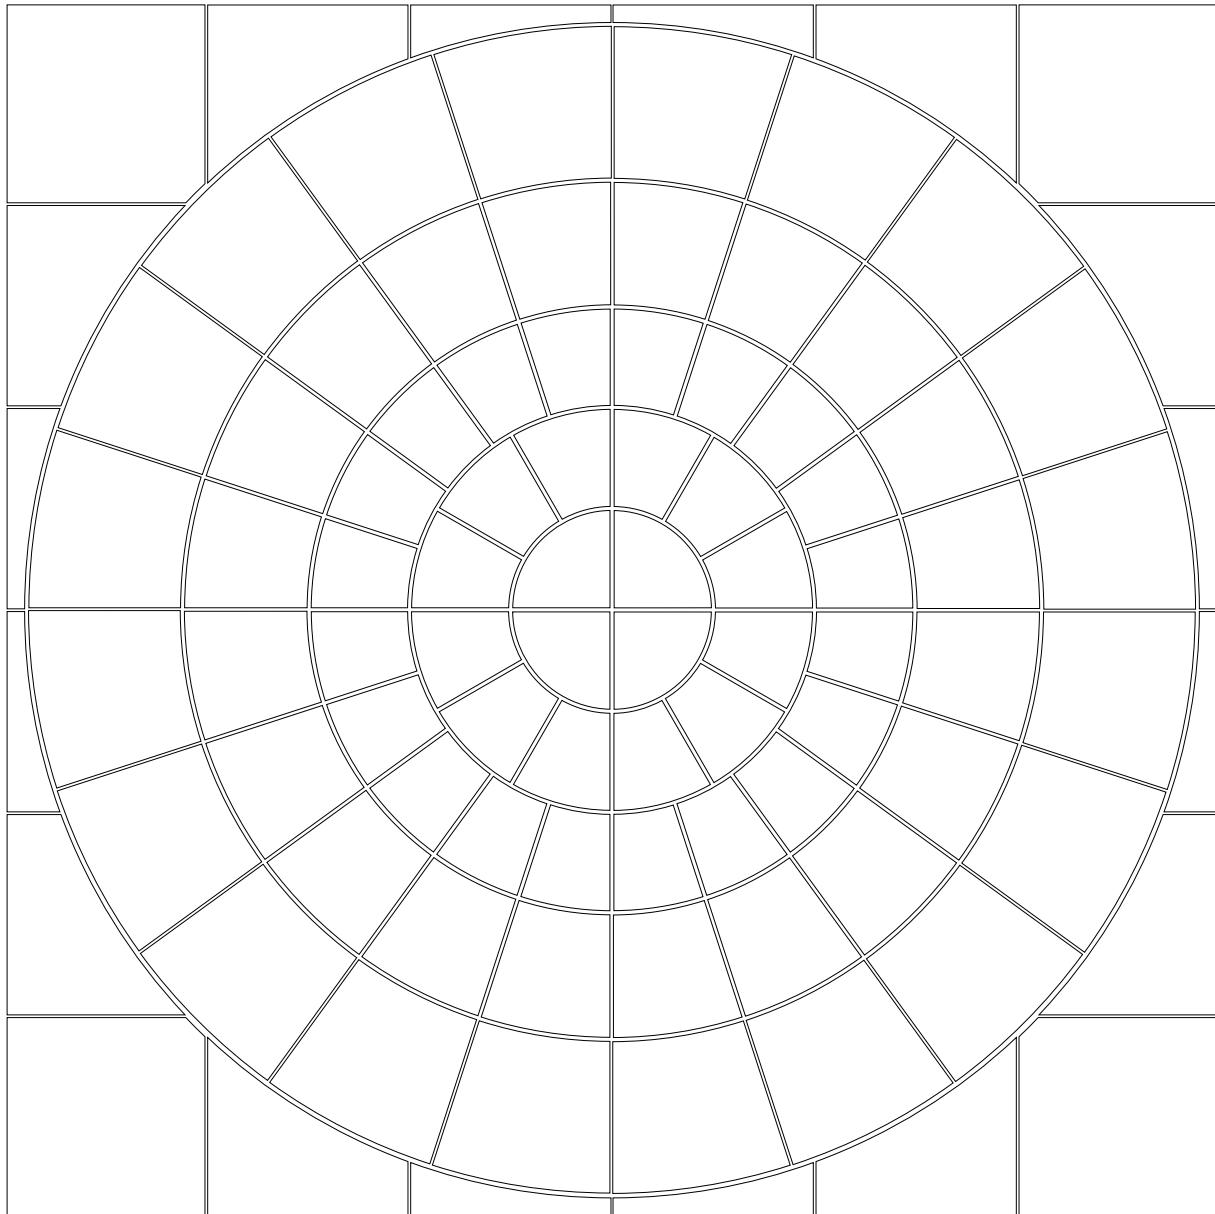

Large Rotunda With Square Kit 3.6m

Center
x4

Ring 2
x12

Ring 3
x20

Ring 4
x20

Ring 5
x20

Square 1
x8

Square 2
x8

Square 3
x4